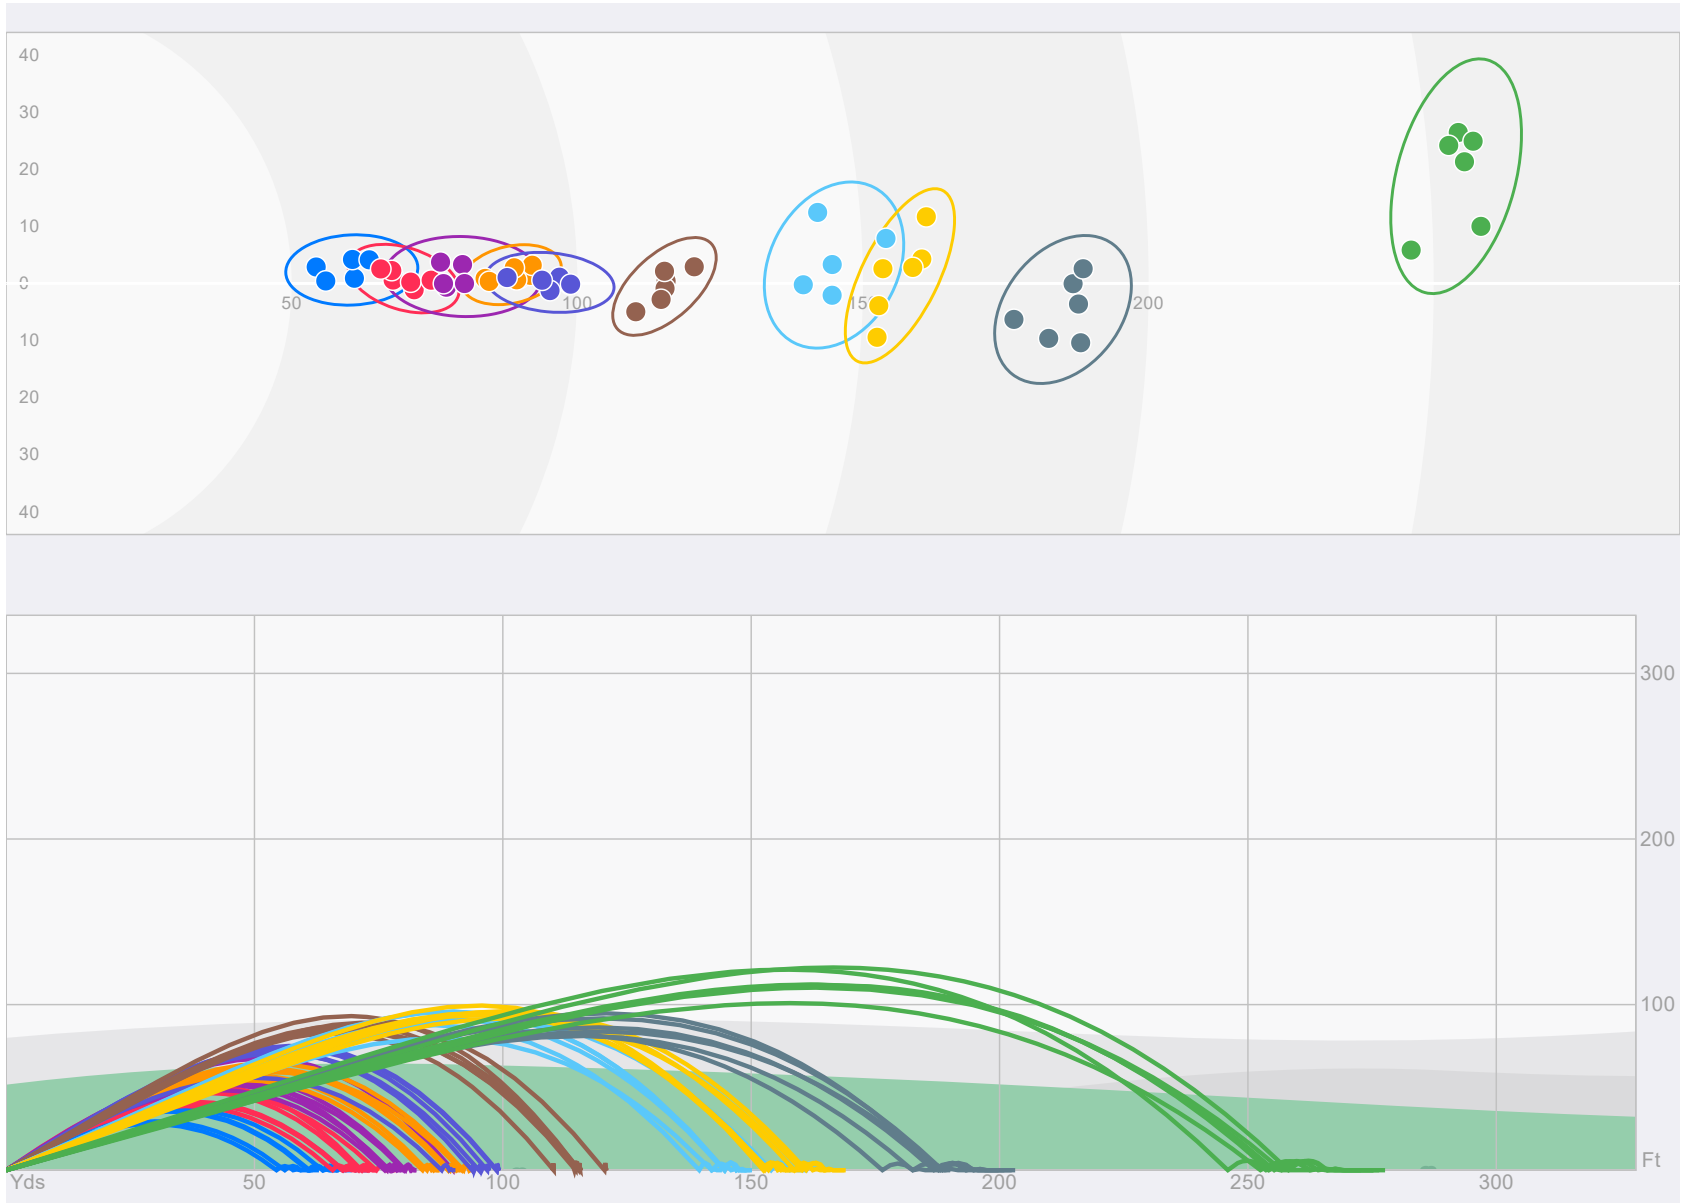

GO YUUKI
7/22/2019

TRACKMAN COMBINE

The TrackMan Combine consists of 60 shots to 10 different targets from 60 yards and up to driver shots.

Combine Info

Player	Date	
go yuuki	7/22/2019	
Age	Hcp	Wind
-	-	-
Mode	Ball	Temp.
Indoor	Premium	-

Combine Score

Estimated Handicap

+2

Your estimated handicap was calculated according to your test results and based on thousands of test results from other players.

AVERAGE SCORE PER TARGET

DISPERSION & TRAJECTORY

Target Score
60_{yds} 71.2

	Score	Carry <i>Yds</i>	Total <i>Yds</i>	From Pin <i>Ft</i>
1.	96.0	61.0	67.0	4.0
2.	75.0	60.8	67.0	12.8
3.	61.0	54.4	61.8	19.2
4.	67.0	63.7	69.7	16.4
5.	77.0	56.0	63.0	12.2
6.	51.0	67.7	73.0	23.5
Average	71.2	60.6	66.9	14.7
Consistency	14.1	4.5	3.8	6.1