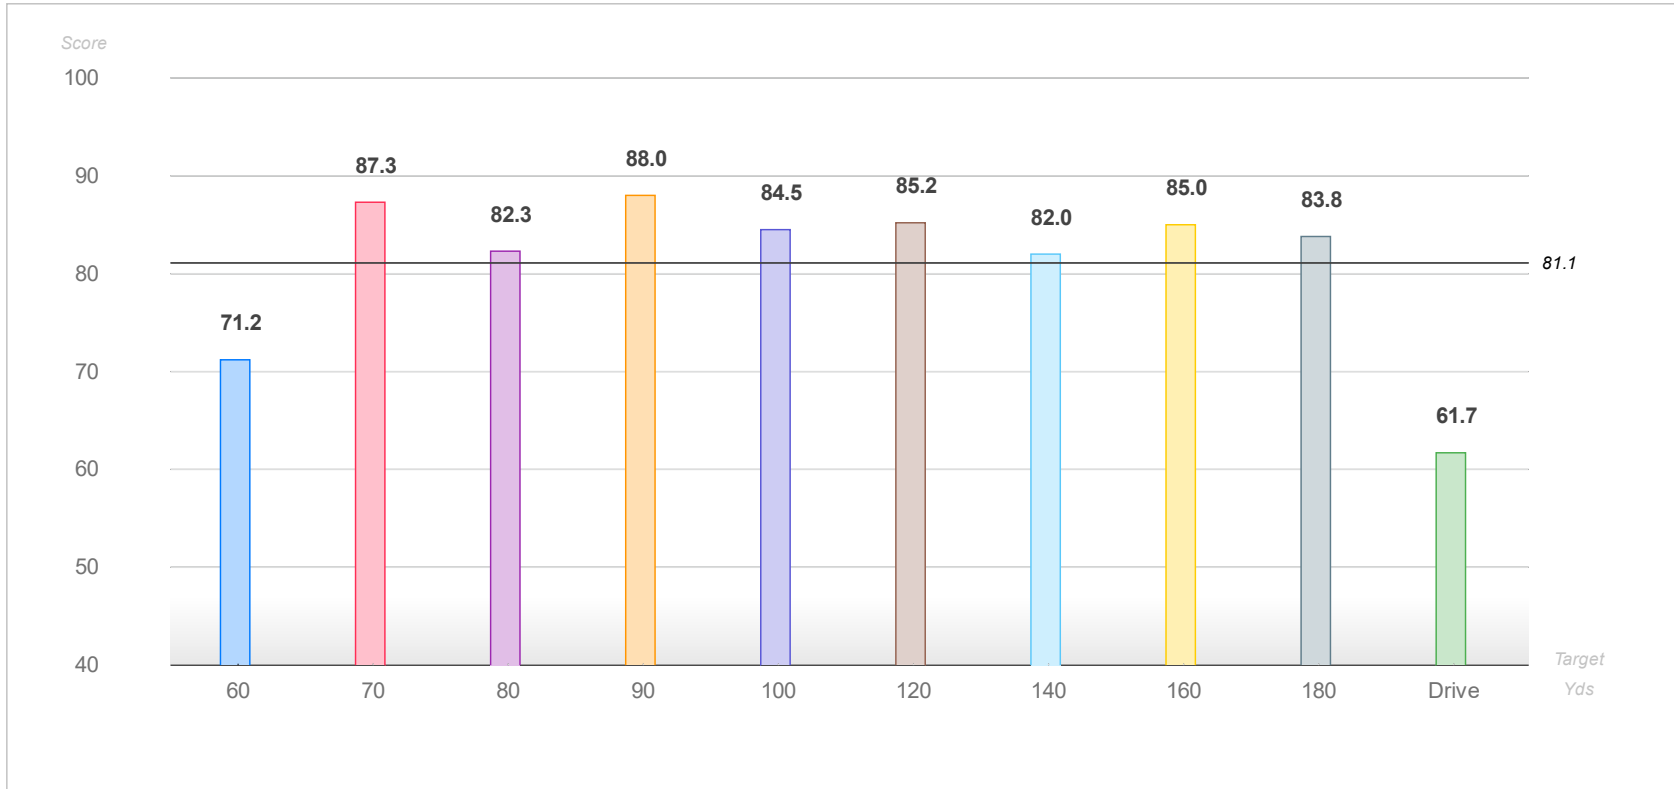

GO YUUKI
7/22/2019

TRACKMAN COMBINE

The TrackMan Combine consists of 60 shots to 10 different targets from 60 yards and up to driver shots.

Combine Info

Player	Date	
go yuuki	7/22/2019	
Age	Hcp	Wind
-	-	-
Mode	Ball	Temp.
Indoor	Premium	-

Combine Score

Estimated Handicap

+2

Your estimated handicap was calculated according to your test results and based on thousands of test results from other players.

AVERAGE SCORE PER TARGET

DISPERSION & TRAJECTORY

Target Score
60_{yds} 71.2

	Score	Carry <i>Yds</i>	Total <i>Yds</i>	From Pin <i>Ft</i>
1.	96.0	61.0	67.0	4.0
2.	75.0	60.8	67.0	12.8
3.	61.0	54.4	61.8	19.2
4.	67.0	63.7	69.7	16.4
5.	77.0	56.0	63.0	12.2
6.	51.0	67.7	73.0	23.5
Average	71.2	60.6	66.9	14.7
Consistency	14.1	4.5	3.8	6.1